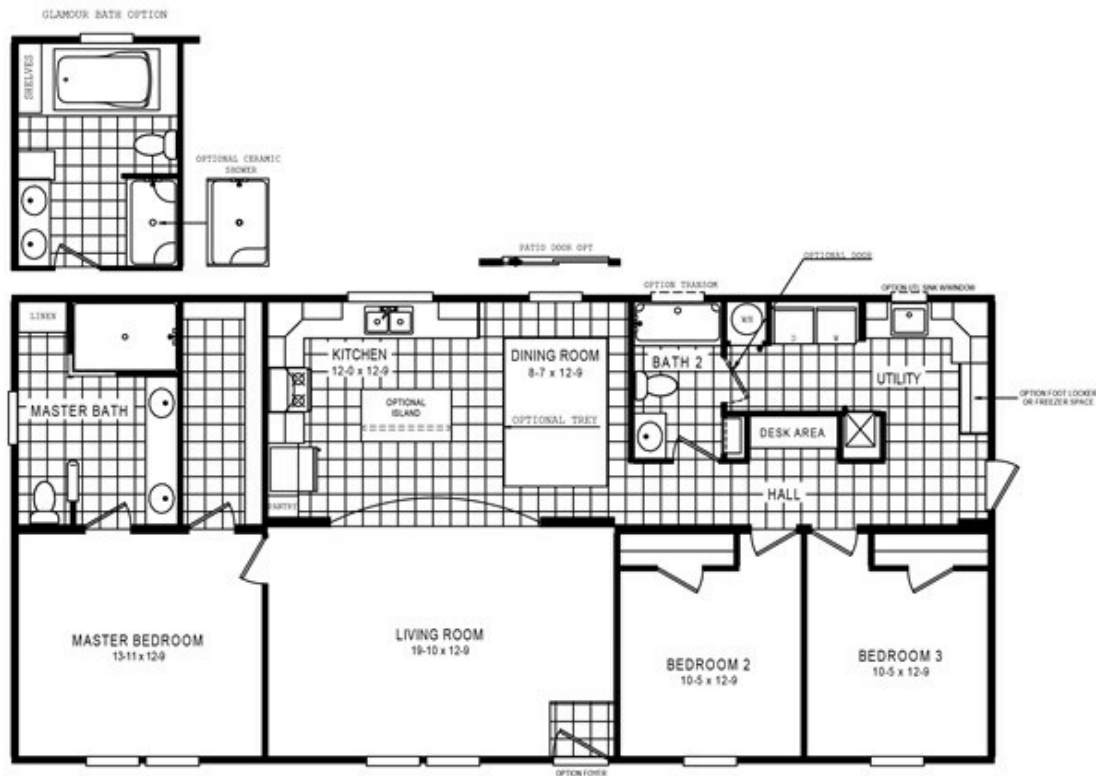

4608 ROCKETEER 5628

4608 ROCKETEER 5628 Floor plan number: ROC733821NCAB

3 beds • 2 baths • 1568 sq.ft. • 28' width • 56' depth

Our home building facilities invest in continuous product and process improvements. Plans, dimensions, features, materials, specifications and availability are subject to change without notice or obligation. Renderings and floor plans are representative likenesses of our homes and may differ from the actual homes. We invite you to tour a Home Center near you and inspect the highest value in quality housing available or call (910) 755-3344 to speak with a Home Consultant. Copyright 2017, CMH. All rights reserved.