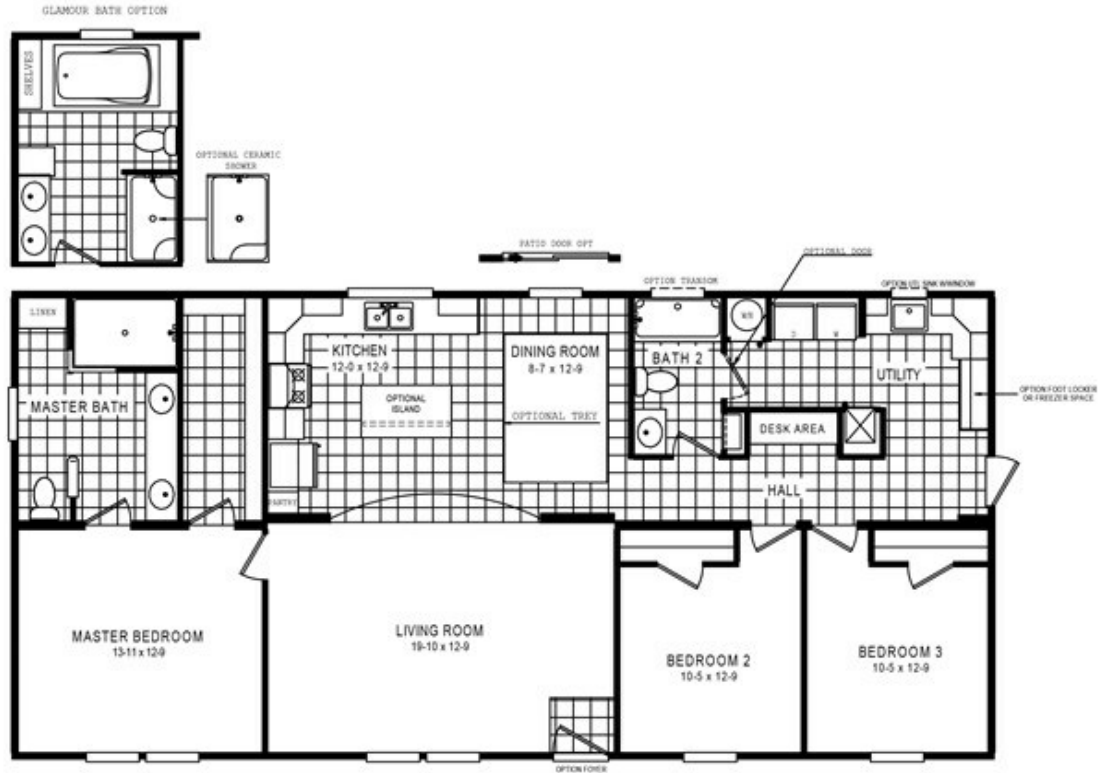

4608 ROCKETEER 5628

4608 ROCKETEER 5628 Floor plan number: ROC733821NCAB

3 beds • 2 baths • 1568 sq.ft. • 28' width • 56' depth

Our home building facilities invest in continuous product and process improvements. Plans, dimensions, features, materials, specifications and availability are subject to change without notice or obligation. Renderings and floor plans are representative likenesses of our homes and may differ from the actual homes. We invite you to tour a Home Center near you and inspect the highest value in quality housing available or call (910) 755-3344 to speak with a Home Consultant. Copyright 2017, CMH. All rights reserved.