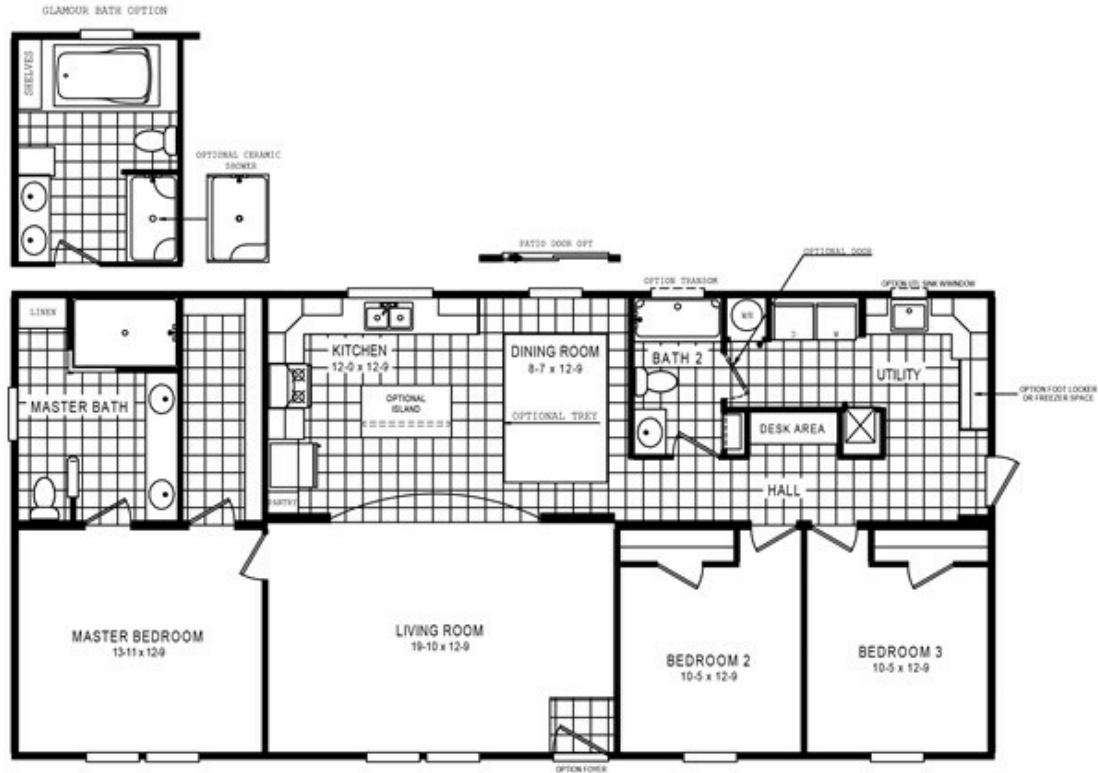

4608 ROCKETEER 8'FLAT 56X28

4608 ROCKETEER 8'FLAT 56X28 Floor plan number: ROC731814NCAB
3 beds • 2 baths • 1568 sq.ft. • 28' width • 56' depth

Our home building facilities invest in continuous product and process improvements. Plans, dimensions, features, materials, specifications and availability are subject to change without notice or obligation. Renderings and floor plans are representative likenesses of our homes and may differ from the actual homes. We invite you to tour a Home Center near you and inspect the highest value in quality housing available or call (910) 755-3344 to speak with a Home Consultant. Copyright 2017, CMH. All rights reserved.