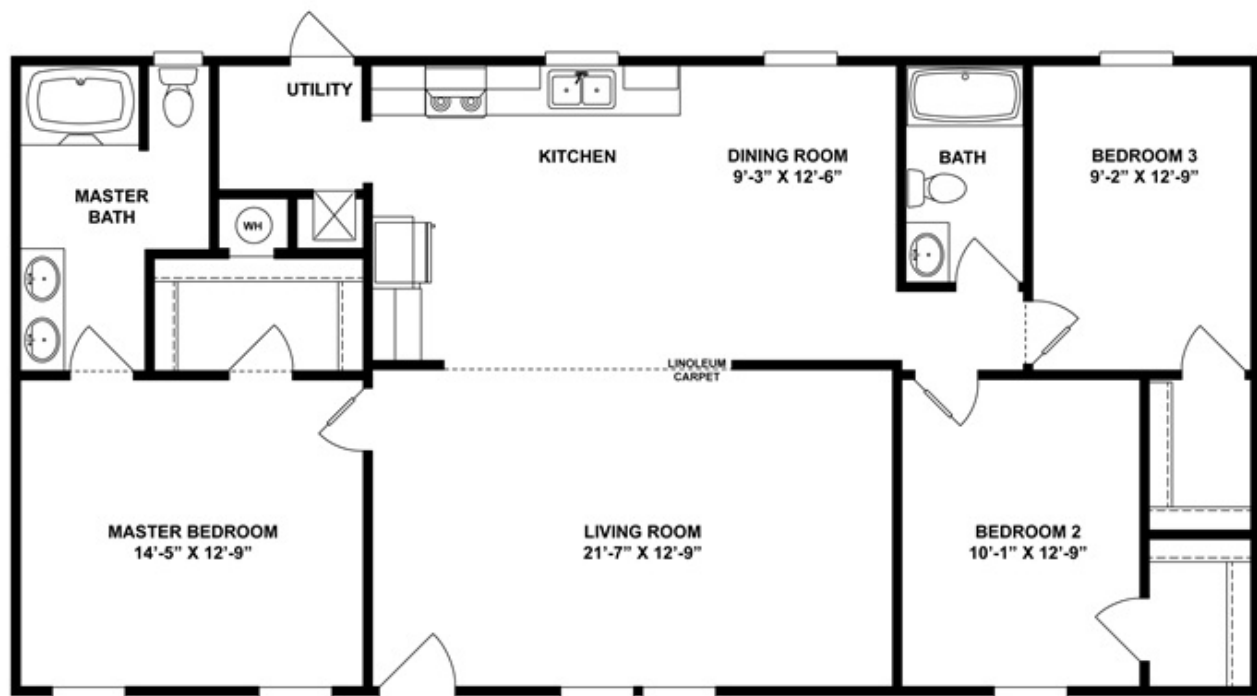

4603 ROCKETEER 3 52X28

4603 ROCKETEER 3 52X28 Floor plan number: ROC730536NCAB

3 beds • 2 baths • 1456 sq.ft. • 28' width • 52' depth

Our home building facilities invest in continuous product and process improvements. Plans, dimensions, features, materials, specifications and availability are subject to change without notice or obligation. Renderings and floor plans are representative likenesses of our homes and may differ from the actual homes. We invite you to tour a Home Center near you and inspect the highest value in quality housing available or call (910) 755-3344 to speak with a Home Consultant. Copyright 2017, CMH. All rights reserved.