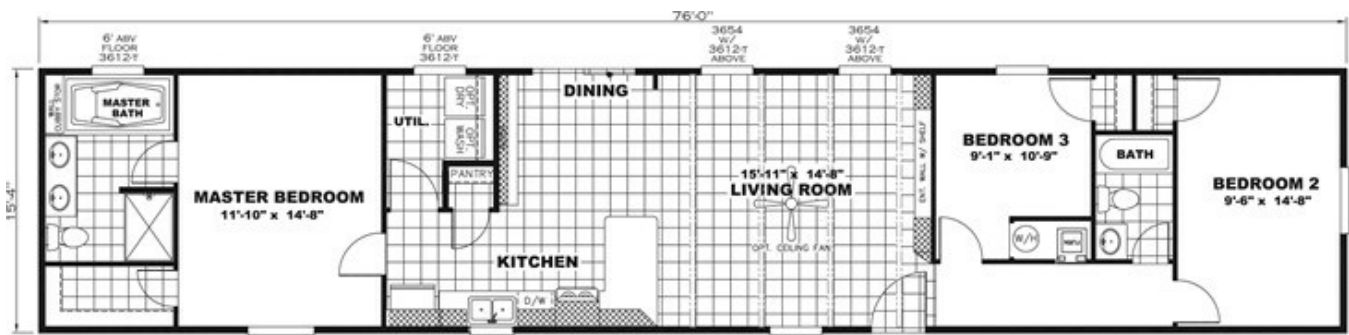

## THE ANNIVERSARY 16X76

**THE ANNIVERSARY 16X76** Floor plan number: OHC026959NC

**3 beds • 2 baths • 1216 sq.ft. • 16' width • 76' depth**

Our home building facilities invest in continuous product and process improvements. Plans, dimensions, features, materials, specifications and availability are subject to change without notice or obligation. Renderings and floor plans are representative likenesses of our homes and may differ from the actual homes. We invite you to tour a Home Center near you and inspect the highest value in quality housing available or call (910) 755-3344 to speak with a Home Consultant. Copyright 2017, CMH. All rights reserved.