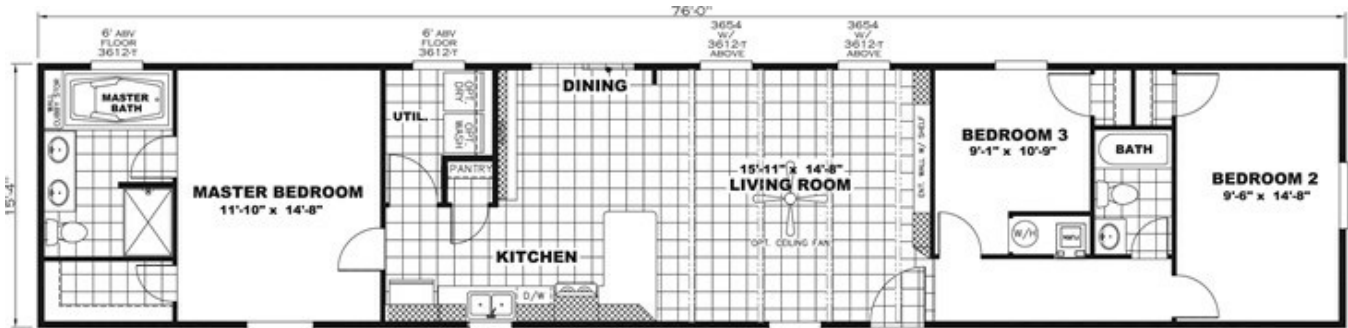

THE ANNIVERSARY 16X76

THE ANNIVERSARY 16X76 Floor plan number: OHC026959NC

3 beds • 2 baths • 1216 sq.ft. • 16' width • 76' depth

Our home building facilities invest in continuous product and process improvements. Plans, dimensions, features, materials, specifications and availability are subject to change without notice or obligation. Renderings and floor plans are representative likenesses of our homes and may differ from the actual homes. We invite you to tour a Home Center near you and inspect the highest value in quality housing available or call (910) 755-3344 to speak with a Home Consultant. Copyright 2017, CMH. All rights reserved.