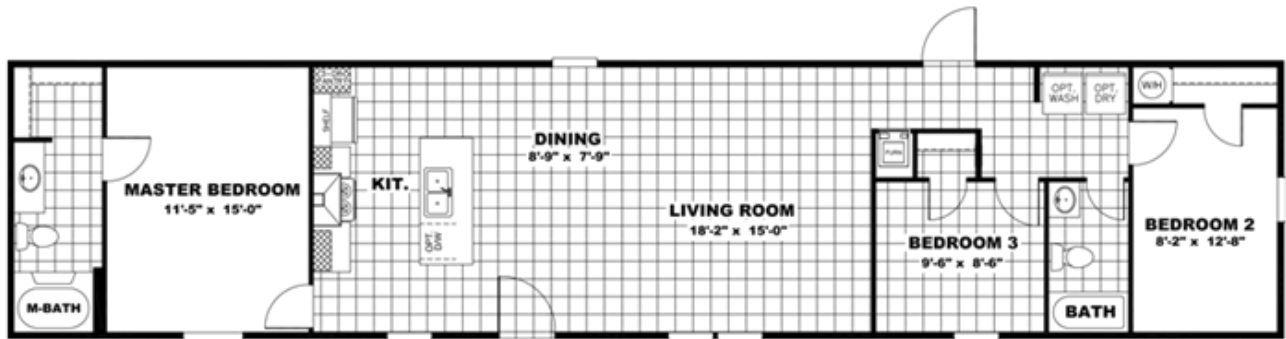

THE BREEZE

THE BREEZE Floor plan number: OHC026446NC

3 beds • 2 baths • 1152 sq.ft. • 16' width • 72' depth

Our home building facilities invest in continuous product and process improvements. Plans, dimensions, features, materials, specifications and availability are subject to change without notice or obligation. Renderings and floor plans are representative likenesses of our homes and may differ from the actual homes. We invite you to tour a Home Center near you and inspect the highest value in quality housing available or call (910) 755-3344 to speak with a Home Consultant. Copyright 2017, CMH. All rights reserved.