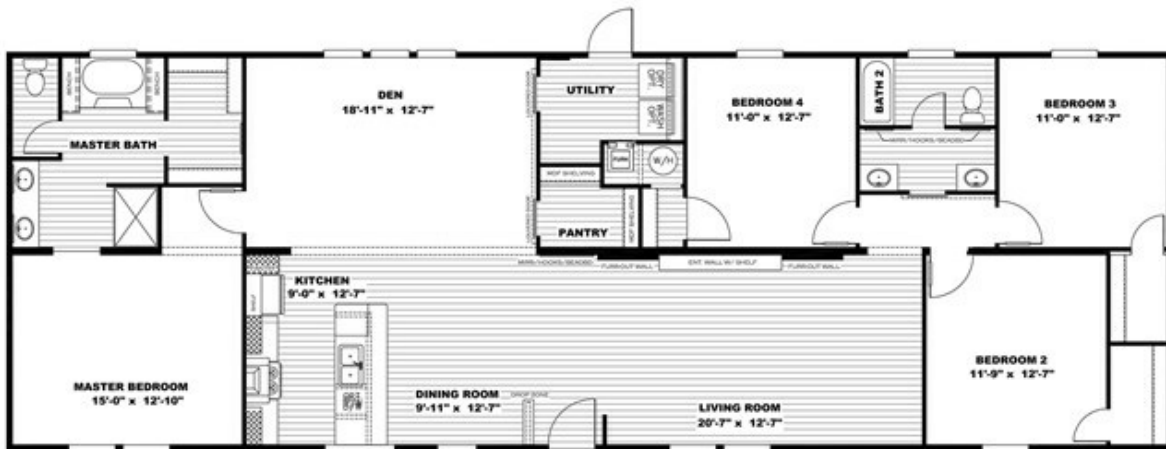

THE BREEZE II

Floor plan number: OHC026207NCAB

4 beds • 2 baths • 2128 sq.ft. • 28' width • 76' depth

Our home building facilities invest in continuous product and process improvements. Plans, dimensions, features, materials, specifications and availability are subject to change without notice or obligation. Renderings and floor plans are representative likenesses of our homes and may differ from the actual homes. We invite you to tour a Home Center near you and inspect the highest value in quality housing available or call (910) 755-3344 to speak with a Home Consultant. Copyright 2017, CMH. All rights reserved.