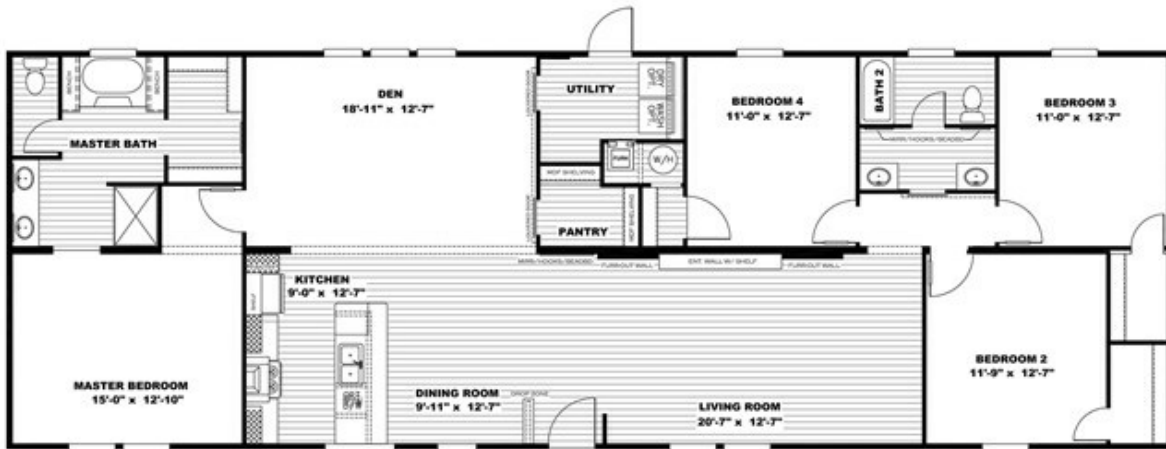

THE BREEZE II

THE BREEZE II Floor plan number: OHC026207NCAB
4 beds • 2 baths • 2128 sq.ft. • 28' width • 76' depth

Our home building facilities invest in continuous product and process improvements. Plans, dimensions, features, materials, specifications and availability are subject to change without notice or obligation. Renderings and floor plans are representative likenesses of our homes and may differ from the actual homes. We invite you to tour a Home Center near you and inspect the highest value in quality housing available or call (910) 755-3344 to speak with a Home Consultant. Copyright 2017, CMH. All rights reserved.