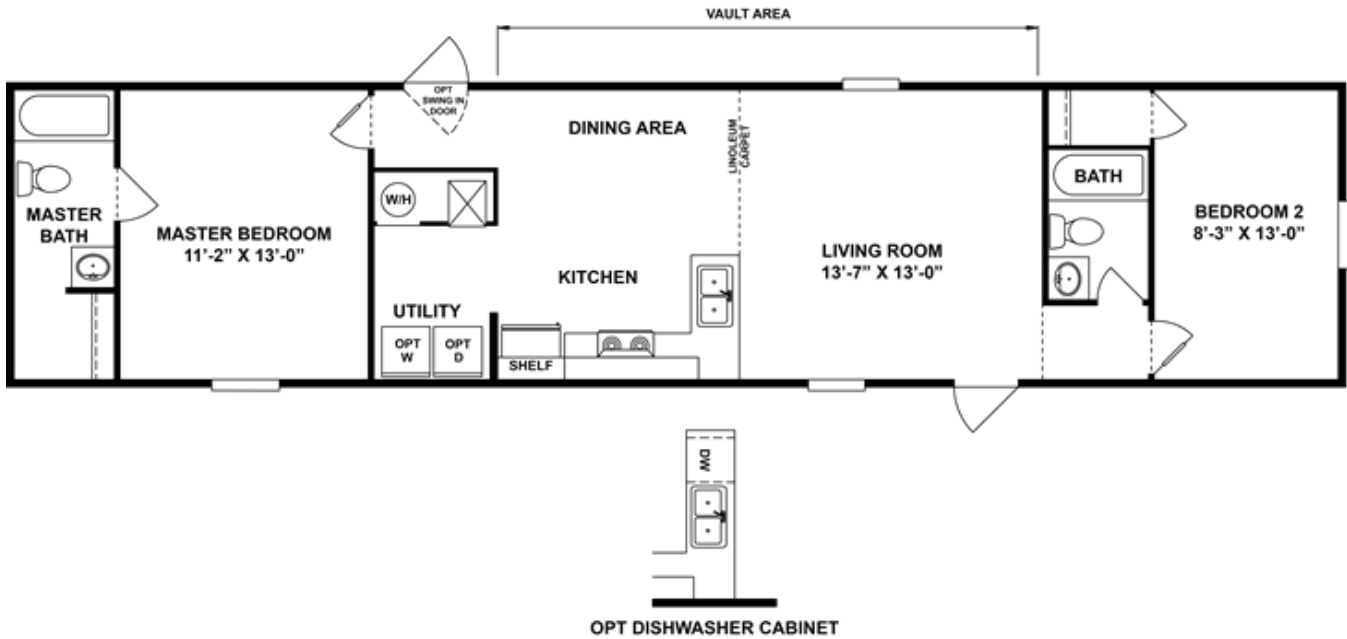

DELIGHT Floor plan number: CWP037378TN

2 beds • 2 baths • 840 sq.ft. • 14' width • 60' depth

Our home building facilities invest in continuous product and process improvements. Plans, dimensions, features, materials, specifications and availability are subject to change without notice or obligation. Renderings and floor plans are representative likenesses of our homes and may differ from the actual homes. We invite you to tour a Home Center near you and inspect the highest value in quality housing available or call (910) 755-3344 to speak with a Home Consultant. Copyright 2017, CMH. All rights reserved.