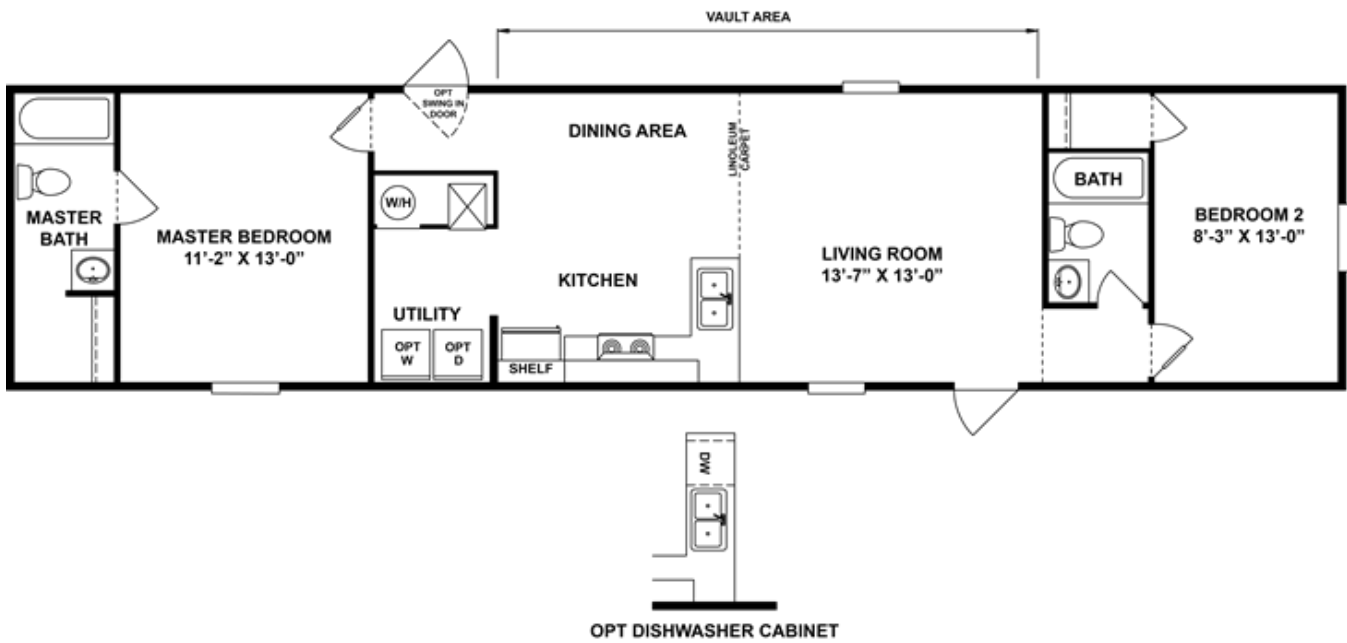

DELIGHT

DELIGHT Floor plan number: CWP037377TN

2 beds • 2 baths • 840 sq.ft. • 14' width • 60' depth

Our home building facilities invest in continuous product and process improvements. Plans, dimensions, features, materials, specifications and availability are subject to change without notice or obligation. Renderings and floor plans are representative likenesses of our homes and may differ from the actual homes. We invite you to tour a Home Center near you and inspect the highest value in quality housing available or call (910) 755-3344 to speak with a Home Consultant. Copyright 2017, CMH. All rights reserved.