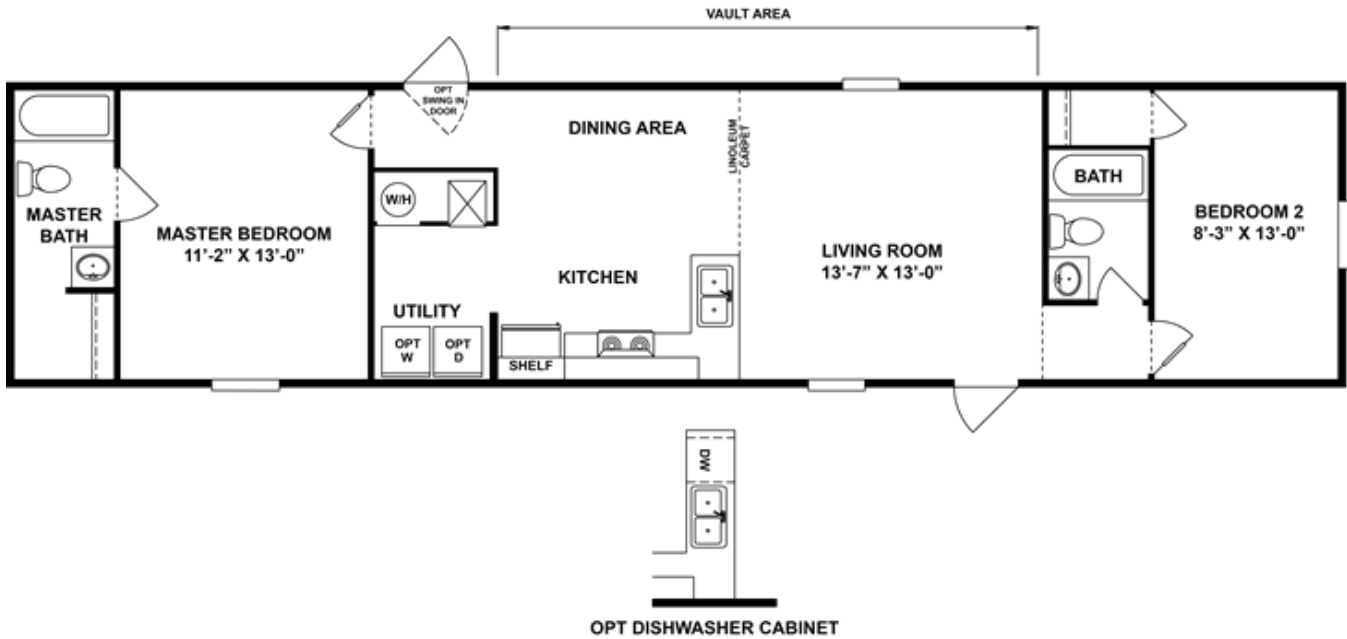

**DELIGHT** Floor plan number: CWP036875TN

2 beds • 2 baths • 840 sq.ft. • 14' width • 60' depth

Our home building facilities invest in continuous product and process improvements. Plans, dimensions, features, materials, specifications and availability are subject to change without notice or obligation. Renderings and floor plans are representative likenesses of our homes and may differ from the actual homes. We invite you to tour a Home Center near you and inspect the highest value in quality housing available or call (910) 755-3344 to speak with a Home Consultant. Copyright 2017, CMH. All rights reserved.