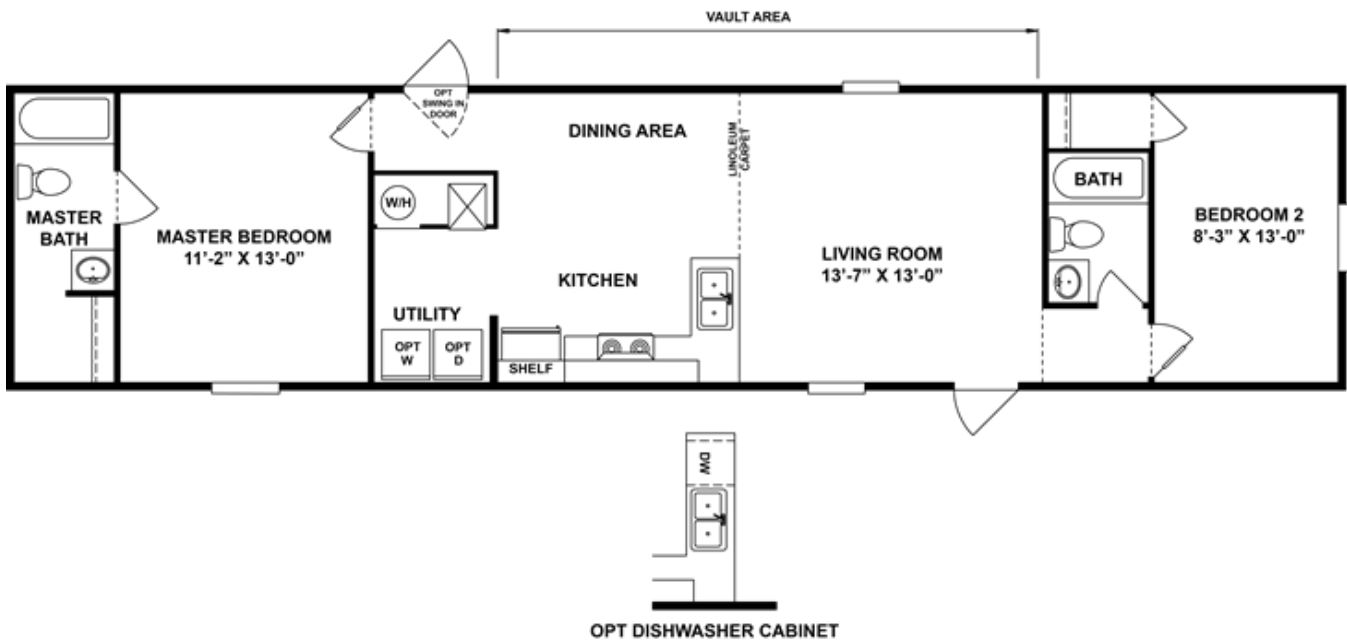

DELIGHT Floor plan number: CWP036875TN

2 beds • 2 baths • 840 sq.ft. • 14' width • 60' depth

Our home building facilities invest in continuous product and process improvements. Plans, dimensions, features, materials, specifications and availability are subject to change without notice or obligation. Renderings and floor plans are representative likenesses of our homes and may differ from the actual homes. We invite you to tour a Home Center near you and inspect the highest value in quality housing available or call (910) 755-3344 to speak with a Home Consultant. Copyright 2017, CMH. All rights reserved.