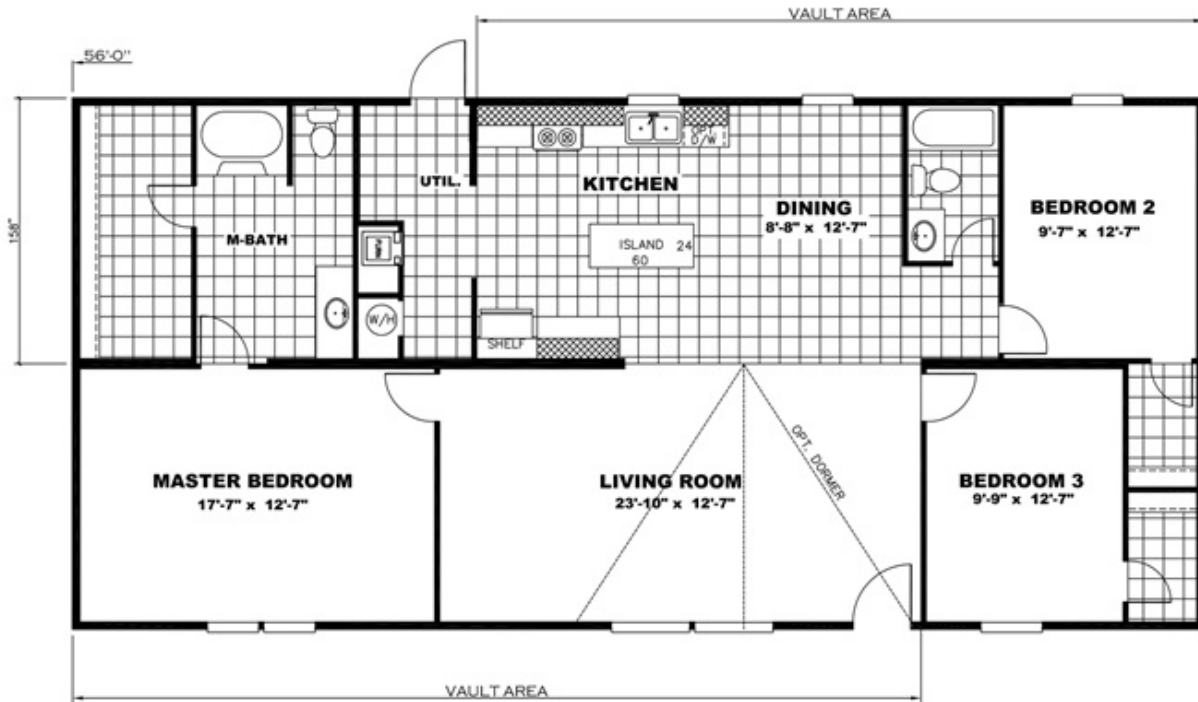

THRILL Model number: 36TRU28563RH17

3 beds • 2 baths • 1568 sq.ft. • 28' width • 56' depth

Our home building facilities invest in continuous product and process improvements. Plans, dimensions, features, materials, specifications and availability are subject to change without notice or obligation. Renderings and floor plans are representative likenesses of our homes and may differ from the actual homes. We invite you to tour a Home Center near you and inspect the highest value in quality housing available or call (910) 755-3344 to speak with a Home Consultant. Copyright 2017, CMH. All rights reserved.