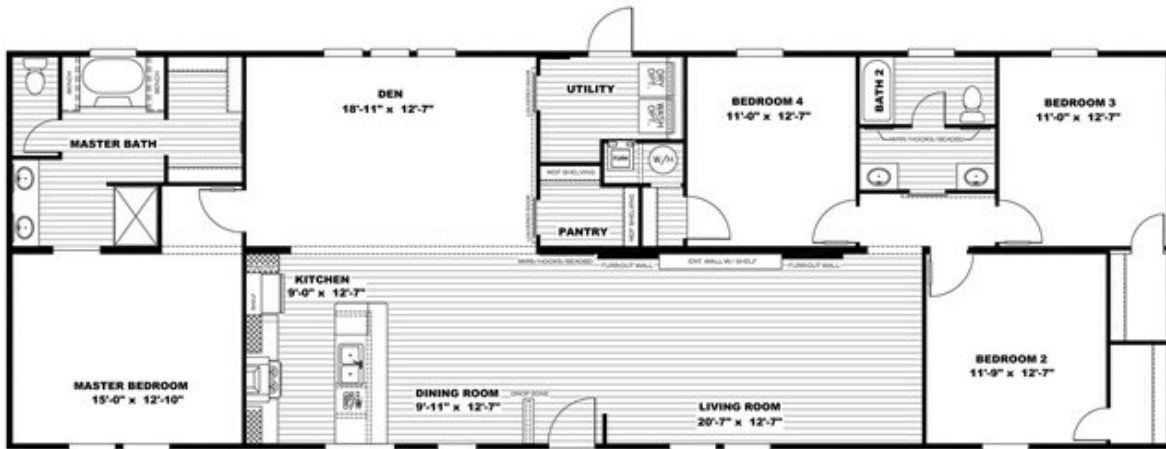

## THE BREEZE II

**THE BREEZE II** Floor plan number: CBG050594NCAB  
4 beds • 2 baths • 2128 sq.ft. • 28' width • 76' depth

Our home building facilities invest in continuous product and process improvements. Plans, dimensions, features, materials, specifications and availability are subject to change without notice or obligation. Renderings and floor plans are representative likenesses of our homes and may differ from the actual homes. We invite you to tour a Home Center near you and inspect the highest value in quality housing available or call (910) 755-3344 to speak with a Home Consultant. Copyright 2017, CMH. All rights reserved.